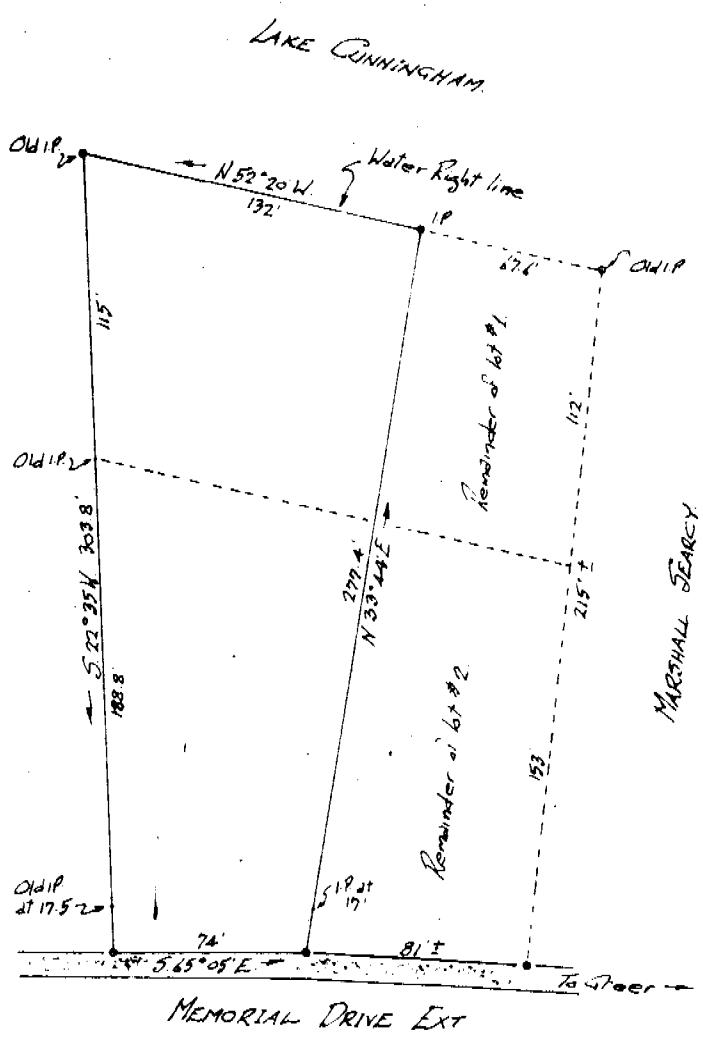

GGG-550

FILED
GREENVILLE S.C. 6-15-67
JUN 15 12 00 PM 1967
OLLIE FARNSWORTH
R.M.C.

PROPERTY OF
ROBERT SEARCY JR.

Located approx 3 miles North of Greer

ONEAL TOWNSHIP

GREENVILLE COUNTY

SOUTH CAROLINA

SCALE: 1" = 40 FEET

MARCH 15 1967

Survey made March 4 1967

30757

John A. Simmons, Reg. Surveyor #2212
Greer, S.C.

GGG-550

Recorded June 15, 1967 at 12:00 P. M., #30757.